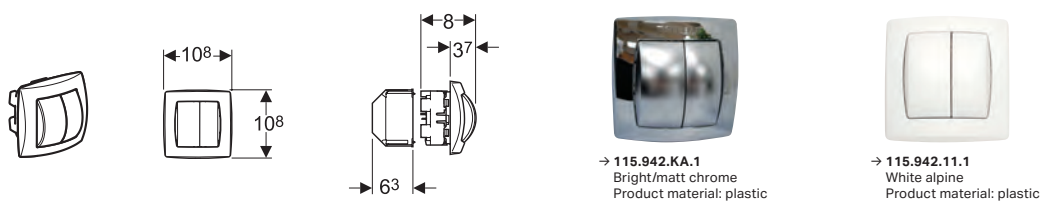

UP125 concealed cistern, thickness 150mm, height 820mm

224.352.00.1 4.5L / 3L for SEA

WC control pneumatic

WC control pneumatic

HyTouch pneumatic dual-flush actuator

* Only for dry wall installation.

HyTouch cable dual-flush actuator