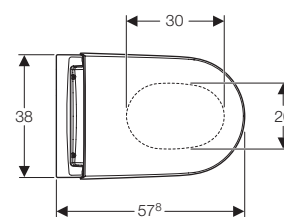

Geberit AquaClean Sela

146.147.11.1

White alpine