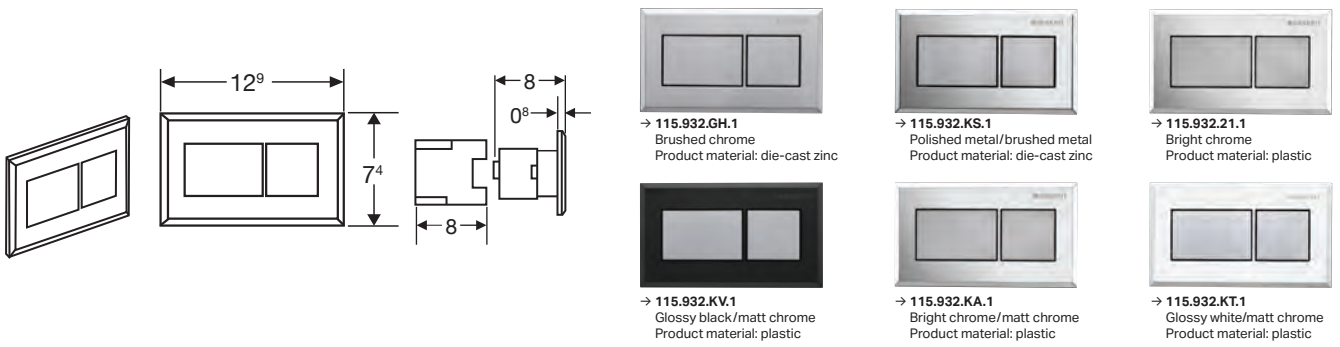

WC control pneumatic