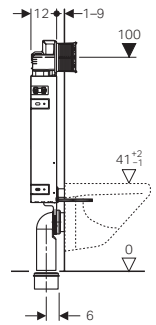

🔧 Accessible any time

Clearly invisible.
Geberit concealed cistern.

Sigma concealed cisterns.

**Sigma concealed cistern,
thickness 120mm, height 1080mm**

- 224.326.00.1 4.5L / 3L
- 224.304.00.1 6L / 3L

**Kombifix element with Sigma concealed cistern,
thickness 120mm, height 1080mm**