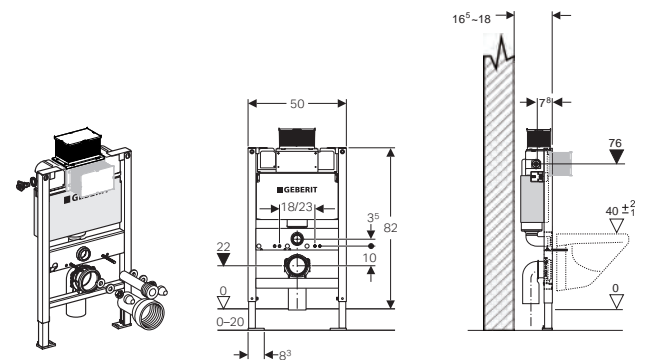

**Duofix element with Kappa concealed cistern,
thickness 150mm, height 820mm**

224.175.00.1	4.5L / 3L
224.170.00.1	6L / 3L