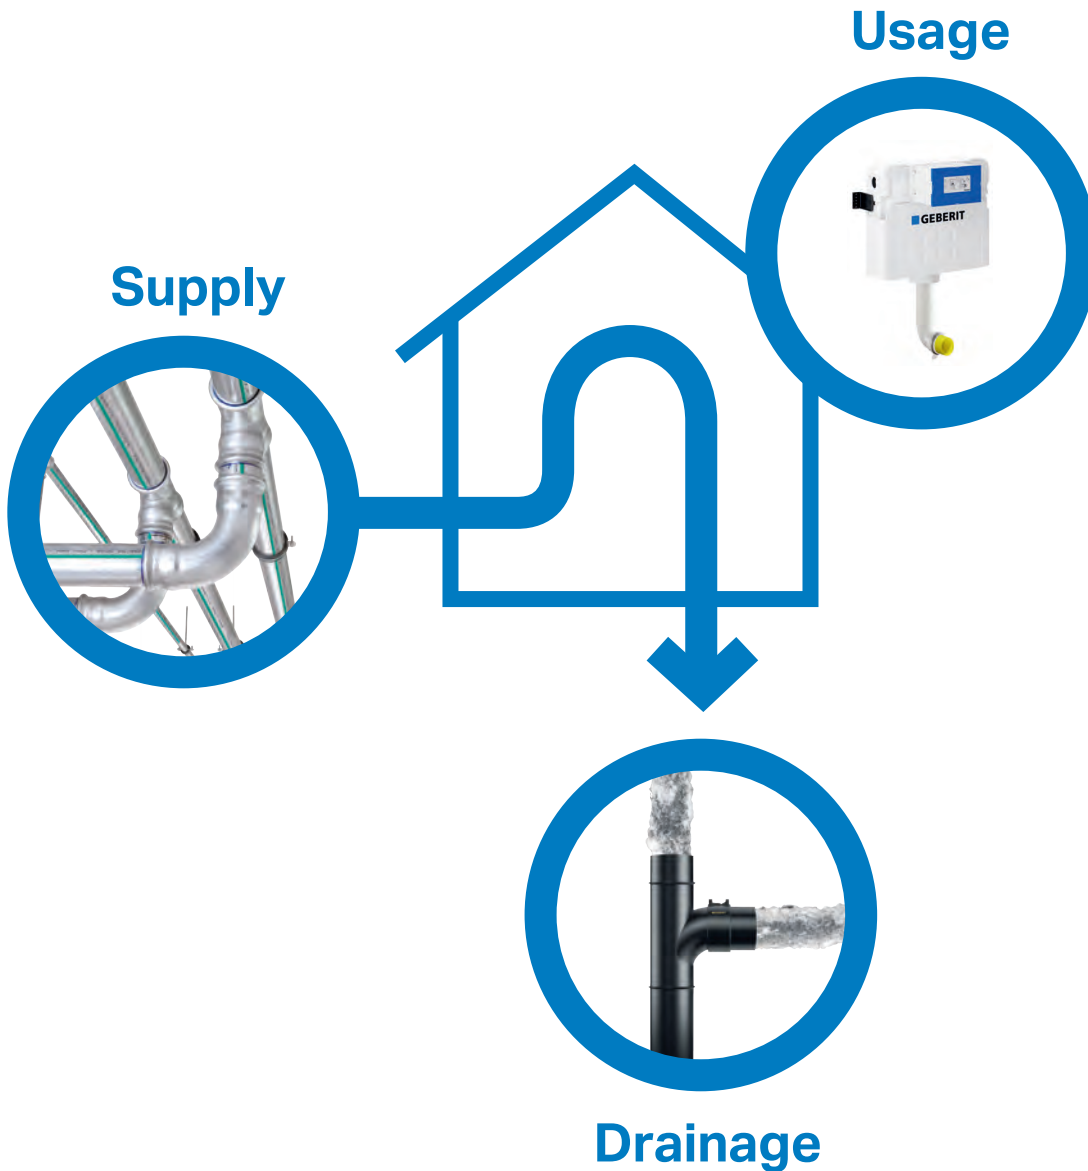

AquaClean 18

Monolith WC 22

Shower drain 26

Monolith Puro 24

Sustainability 28

From beginning to end.

Geberit systems deliver solutions for water supply, usage and drainage.

Supply

Geberit supply systems are easy to install, extremely resistant to high pressures and temperatures, and also transmits minimal noise. The Geberit piping systems which can be tailored to your residences ensure that no water will be wasted and that hygiene is always of the highest standards.