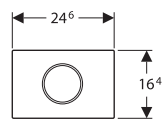

Sigma 10

→ **115.907.KH.1 (mains) // 115.908.KH.1 (battery)**
Bright chrome/matt chrome
Product material: plastic