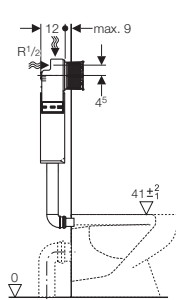

🔧 Accessible any time

Clearly invisible.
Geberit concealed cistern.

Sigma concealed cisterns.

**Sigma concealed cistern,
thickness 120mm, height 1080mm**

- 224.326.00.1 4.5L / 3L
- 224.304.00.1 6L / 3L

**Kombifix element with Sigma concealed cistern,
thickness 120mm, height 1080mm**