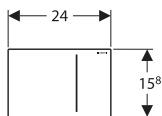

Sigma 70

→ 115.620.FW.1
Stainless steel brushed
Product material: stainless steel