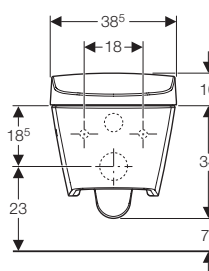

Geberit AquaClean Sela

146.147.11.1

White alpine