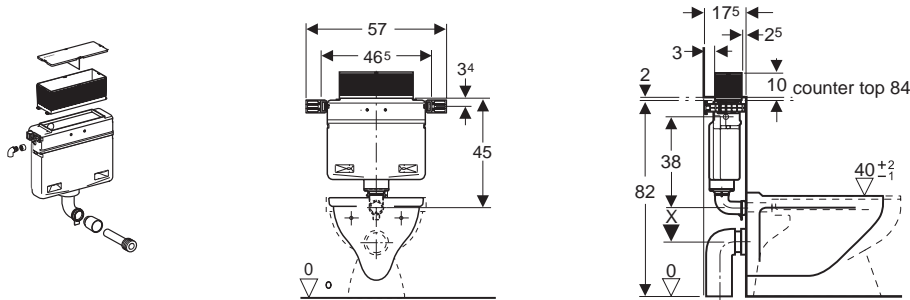

Geberit pneumatic concealed cistern and actuator plates.

The contemporary design of the pneumatic actuator fits any bathroom setting and allows design flexibility. Uniquely designed by Geberit, the actuator does not need to be placed in front of the concealed cistern, thus allowing flexible positioning of the concealed cistern. Specially designed parts allow both dry and wet wall installation.

UP125 concealed cistern, thickness 150mm, height 820mm