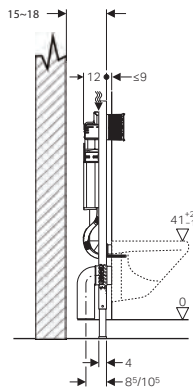

🔧 Accessible any time

Clearly invisible.
Geberit concealed cistern.

Sigma concealed cisterns.

**Sigma concealed cistern,
thickness 120mm, height 1080mm**

- 224.326.00.1 4.5L / 3L
- 224.304.00.1 6L / 3L

**Kombifix element with Sigma concealed cistern,
thickness 120mm, height 1080mm**

- 224.327.00.1 4.5L / 3L
- 224.328.00.1 6L / 3L

**Duofix element with Sigma concealed cistern,
thickness 120mm, height 1135mm**

- 224.224.00.1 4.5L / 3L
- 224.217.00.1 6L / 3L

Touchless beauty.

Geberit Sigma80.