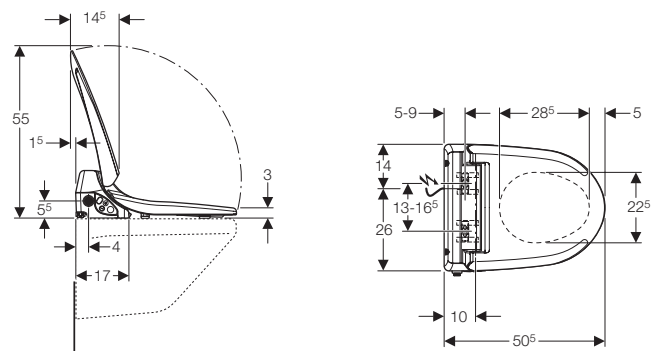

Geberit AquaClean 4000

146.130.11.1 White alpine