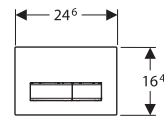

Sigma 50

→ Flush technology: dual flush
→ Outer dimensions: 246 mm x 164 mm