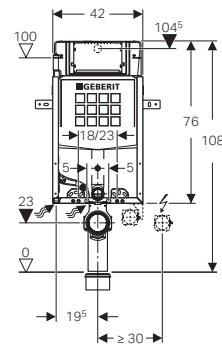

🔧 Accessible any time

Clearly invisible.
Geberit concealed cistern.

Sigma concealed cisterns.

**Sigma concealed cistern,
thickness 120mm, height 1080mm**

- 224.326.00.1 4.5L / 3L
- 224.304.00.1 6L / 3L

**Kombifix element with Sigma concealed cistern,
thickness 120mm, height 1080mm**