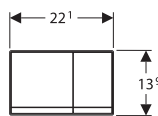

Sigma 60

→ Even with surface
→ Flush technology: dual flush
→ Outer dimensions: 221 mm x 139 mm