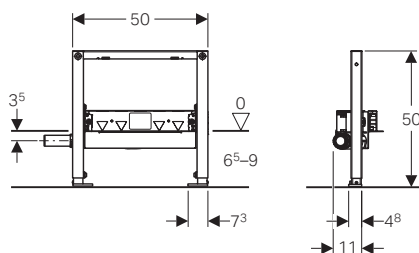

Discharge outlet 40mm

Discharge outlet 50mm

111.593.00.1

111.591.00.1