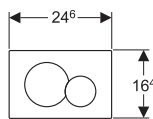

Sigma 01

→ **115.770.11.5**
White alpine
Product material: plastic