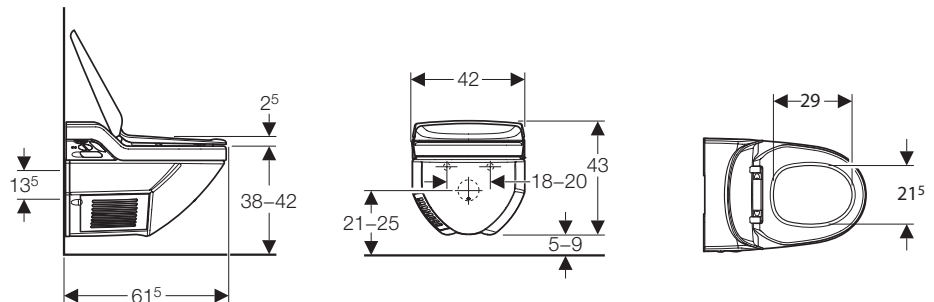

Drying yourself with warm air is extremely comfortable and gentler on your skin.

Adjust all the functions to suit your requirements. Once your adjustments have been saved, they can be retrieved any time.

Geberit AquaClean 8000plus

180.100.11.1 White alpine

Geberit AquaClean 4000.

Hygiene for every home.

Geberit AquaClean 4000 offers all the basic functions you need from a WC with integrated shower function. The easily installed WC enhancement solution is compatible with most WC models. The practical enhancement solution washes you clean with a gentle and airy water spray at body temperature and at the intensity you choose. The control panel is easily accessible and self-explanatory. And as with all Geberit AquaClean models, the Geberit AquaClean 4000 has a soft-closing lid.