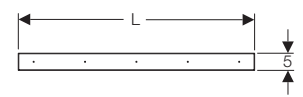

Geberit shower channel.

Perfect form meets perfect function.

Timelessly elegant, made of high-quality product materials and intelligent details, Geberit shower channels are the solution whenever it comes to achieving a floor-even bathroom.

**Ready-to-fit set,
cover for flagstones**

L = 70cm	154.400.00.1 L1 = 80cm	154.350.00.1	154.360.00.1
L = 80cm	154.401.00.1 L1 = 90cm	154.351.00.1	154.361.00.1
L = 90cm	154.402.00.1 L1 = 100cm	154.352.00.1	154.362.00.1
L = 100cm	154.403.00.1 L1 = 101cm	154.353.00.1	154.363.00.1