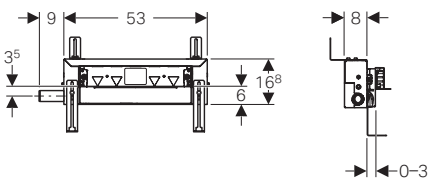

Kombifix shower element

Discharge outlet 40mm

Discharge outlet 50mm

457.536.00.1

457.534.00.1