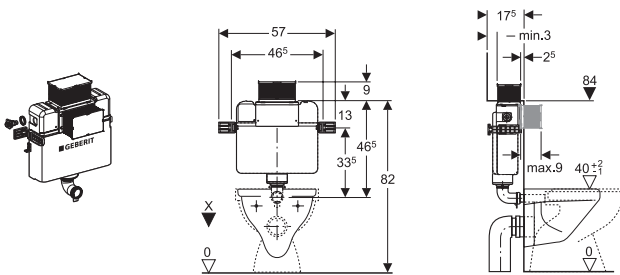

Range Option for Front or Top Operated

**Kappa concealed cistern,
thickness 150mm, height 820mm**

224.364.00.1	4.5L / 3L
224.350.00.1	6L / 3L