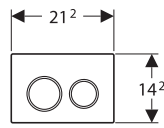

→ **115.258.00.1**
Stainless steel brushed
Product material: stainless steel

Kappa 21

→ Flush technology: dual flush
→ Outer dimensions: 213 mm x 142 mm

→ **115.240.KJ.1**
White/bright chrome/white
Product material: plastic