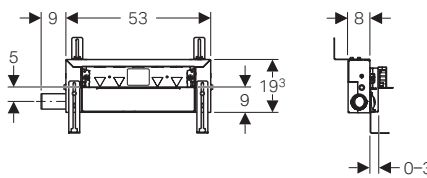

Kombifix shower element

Discharge outlet 40mm

Discharge outlet 50mm

457.536.00.1

457.534.00.1