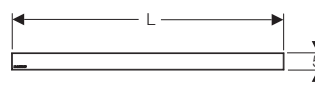

Geberit shower channel.

Perfect form meets perfect function.

Timelessly elegant, made of high-quality product materials and intelligent details, Geberit shower channels are the solution whenever it comes to achieving a floor-even bathroom.

**Ready-to-fit set,
stainless steel brushed**

L = 70cm	154.400.00.1 L1 = 80cm	154.350.00.1	154.360.00.1
L = 80cm	154.401.00.1 L1 = 90cm	154.351.00.1	154.361.00.1
L = 90cm	154.402.00.1 L1 = 100cm	154.352.00.1	154.362.00.1
L = 100cm	154.403.00.1 L1 = 101cm	154.353.00.1	154.363.00.1