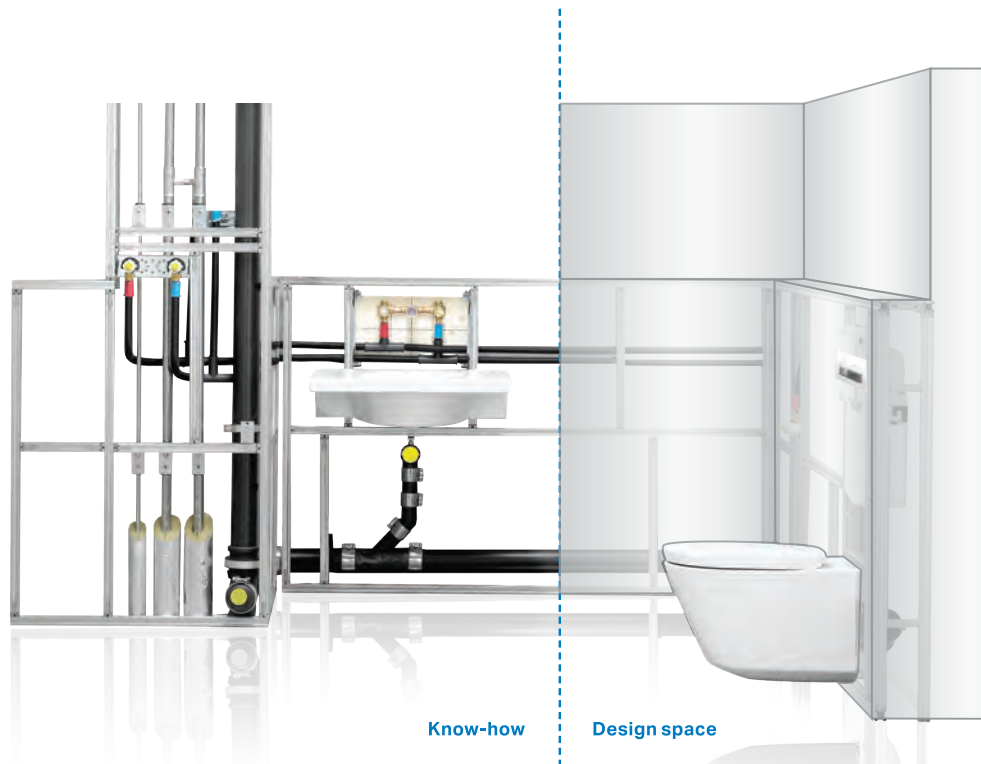

Geberit supply systems are easy to install, extremely resistant to high pressures and temperatures, and also transmits minimal noise. The Geberit piping systems which can be tailored to your residences ensure that no water will be wasted and that hygiene is always of the highest standards.

Usage

Geberit sanitary systems comprise of high performance technology which provides buildings and homes with clean water for consumption as well as for washing purposes used by the sanitary systems.

Drainage

Geberit waste and drainage systems cover solutions for domestic, industrial and commercial applications.

Why concealed and wall-hung?

With Geberit installation systems, the pipes, cisterns and the connections are no longer visible but hidden within the Geberit preWall installation.