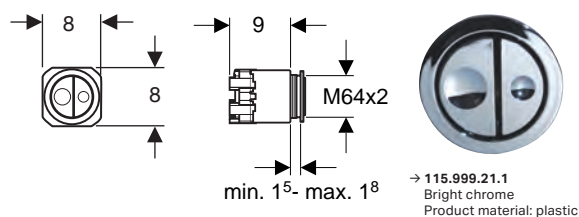

UP125 concealed cistern, thickness 150mm, height 820mm

224.352.00.1 4.5L / 3L for SEA

WC control pneumatic

WC control pneumatic

HyTouch pneumatic dual-flush actuator

* Only for dry wall installation.

HyTouch cable dual-flush actuator