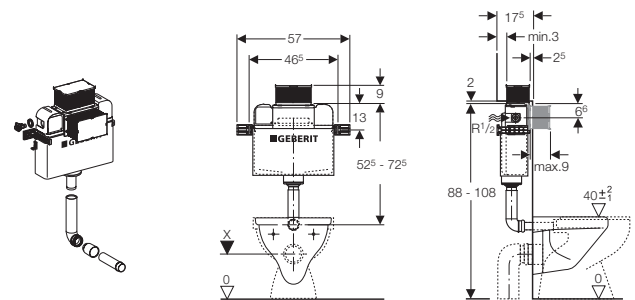

**Kappa concealed cistern,
thickness 150mm, height 880 – 1080mm**

224.361.00.1	4.5L / 3L
224.359.00.1	6L / 3L