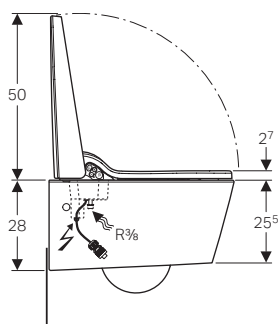

Geberit AquaClean Sela

146.147.11.1

White alpine