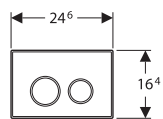

New

Sigma 20

→ **115.778.KL.1**
White/matt chrome/matt chrome
Product material: plastic