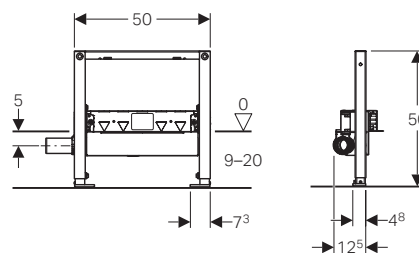

Discharge outlet 40mm

Discharge outlet 50mm

111.593.00.1

111.591.00.1