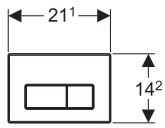

Kappa actuator plates.

Kappa 50

→ Flush technology: dual flush
→ Outer dimensions: 213 mm x 142 mm