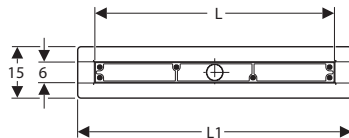

Geberit shower channel.

Perfect form meets perfect function.

Timelessly elegant, made of high-quality product materials and intelligent details, Geberit shower channels are the solution whenever it comes to achieving a floor-even bathroom.

**Shower channel,
vertical outlet**

L = 70cm	154.400.00.1 L1 = 80cm	154.350.00.1	154.360.00.1
L = 80cm	154.401.00.1 L1 = 90cm	154.351.00.1	154.361.00.1
L = 90cm	154.402.00.1 L1 = 100cm	154.352.00.1	154.362.00.1
L = 100cm	154.403.00.1 L1 = 101cm	154.353.00.1	154.363.00.1