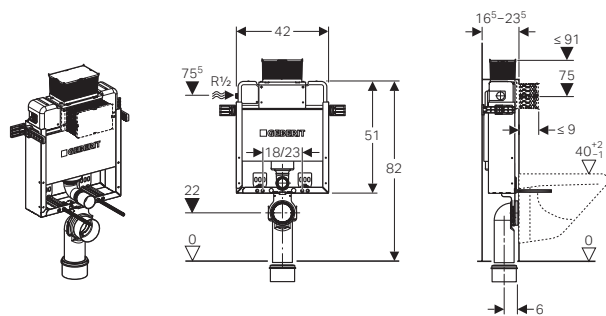

**Kombifix element with Kappa concealed cistern,
thickness 150mm, height 820mm**

224.201.00.1	4.5L / 3L
224.203.00.1	6L / 3L