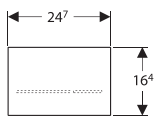

Sigma actuator plates.

New

Sigma 80

→ 116.090.SG.1
Black glass
Product material: glass