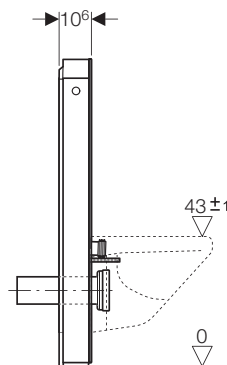

Colour range

WC model

Wall-hung WC ceramics
and AquaClean Sela wall-hung WC

131.026.xx.1
131.021.xx.1

4.5L / 3L
6L / 3L