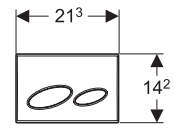

Kappa 20

→ Flush technology: dual flush
→ Outer dimensions: 213 mm x 142 mm