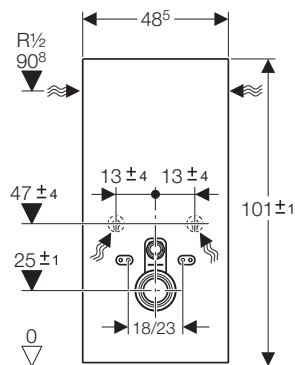

Colour range

WC model

Wall-hung WC ceramics
and AquaClean Sela wall-hung WC

131.026.xx.1
131.021.xx.1

4.5L / 3L
6L / 3L