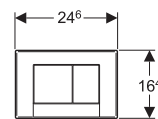

Bolero

→ Flush technology: dual flush
→ Outer dimensions: 246 mm x 164 mm