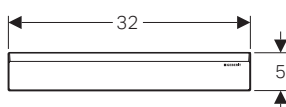

Discharge outlet 40mm

Discharge outlet 50mm

457.536.00.1

457.534.00.1

Ready-to-fit set for shower element

→ **154.335.21.1**
Product material: plastic
Bright chrome-plated

→ **154.335.11.1**
Product material: plastic
White