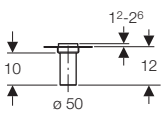

Geberit shower channel.

Perfect form meets perfect function.

Timelessly elegant, made of high-quality product materials and intelligent details, Geberit shower channels are the solution whenever it comes to achieving a floor-even bathroom.

**Shower channel,
vertical outlet**

**Ready-to-fit set,
stainless steel brushed**

**Ready-to-fit set,
cover for flagstones**

L = 70cm	154.400.00.1 L1 = 80cm	154.350.00.1	154.360.00.1
L = 80cm	154.401.00.1 L1 = 90cm	154.351.00.1	154.361.00.1
L = 90cm	154.402.00.1 L1 = 100cm	154.352.00.1	154.362.00.1
L = 100cm	154.403.00.1 L1 = 101cm	154.353.00.1	154.363.00.1