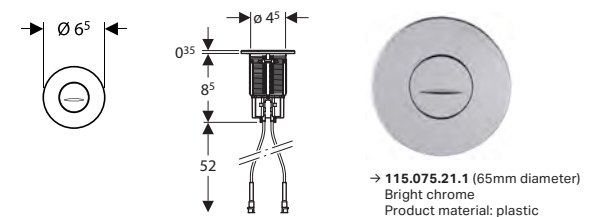

UP125 concealed cistern, thickness 150mm, height 820mm

224.352.00.1 4.5L / 3L for SEA

WC control pneumatic

WC control pneumatic

HyTouch pneumatic dual-flush actuator

* Only for dry wall installation.

HyTouch cable dual-flush actuator