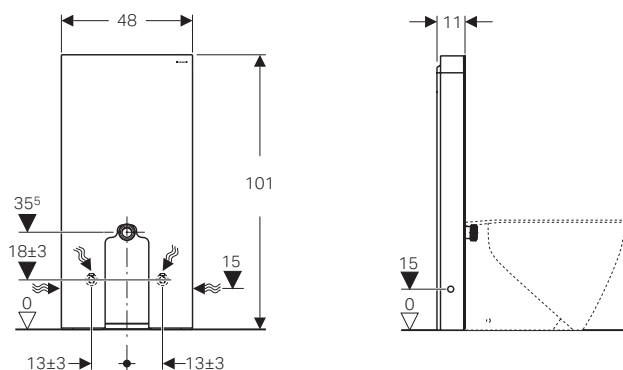

New Geberit Monolith Puro.

The Geberit Monolith Puro is a simple yet impressive design that includes all benefits expected from a Geberit product. All the working parts including tank and piping connections are hidden inside a sleek metal-and-glass housing. Its dual flush option saves water and the Monolith Puro can be paired with a variety of floor standing WC ceramics.

The Monolith Puro is also an ideal solution for a bathroom upgrade. Installation is simple, quick and clean. Minimal structural changes are required – using existing water and drainage connections which results in cost and time-savings. In a few hours, a new and elegant bathroom is ready for use.

Personalise your bathroom the way you want it and pick from 8 trendsetting colours and designs.