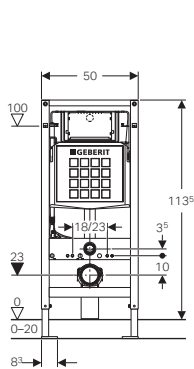

🔧 Accessible any time

Clearly invisible.
Geberit concealed cistern.

Sigma concealed cisterns.

**Sigma concealed cistern,
thickness 120mm, height 1080mm**

- 224.326.00.1 4.5L / 3L
- 224.304.00.1 6L / 3L

**Kombifix element with Sigma concealed cistern,
thickness 120mm, height 1080mm**

- 224.327.00.1 4.5L / 3L
- 224.328.00.1 6L / 3L

**Duofix element with Sigma concealed cistern,
thickness 120mm, height 1135mm**

- 224.224.00.1 4.5L / 3L
- 224.217.00.1 6L / 3L

Touchless beauty.

Geberit Sigma80.