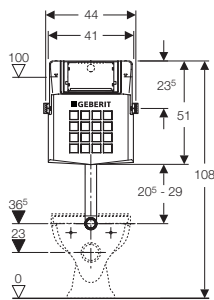

🔧 Accessible any time

Clearly invisible.
Geberit concealed cistern.

Sigma concealed cisterns.

**Sigma concealed cistern,
thickness 120mm, height 1080mm**

- 224.326.00.1 4.5L / 3L
- 224.304.00.1 6L / 3L

**Kombifix element with Sigma concealed cistern,
thickness 120mm, height 1080mm**

- 224.327.00.1 4.5L / 3L
- 224.328.00.1 6L / 3L

**Duofix element with Sigma concealed cistern,
thickness 120mm, height 1135mm**

- 224.224.00.1 4.5L / 3L
- 224.217.00.1 6L / 3L

Touchless beauty.

Geberit Sigma80.